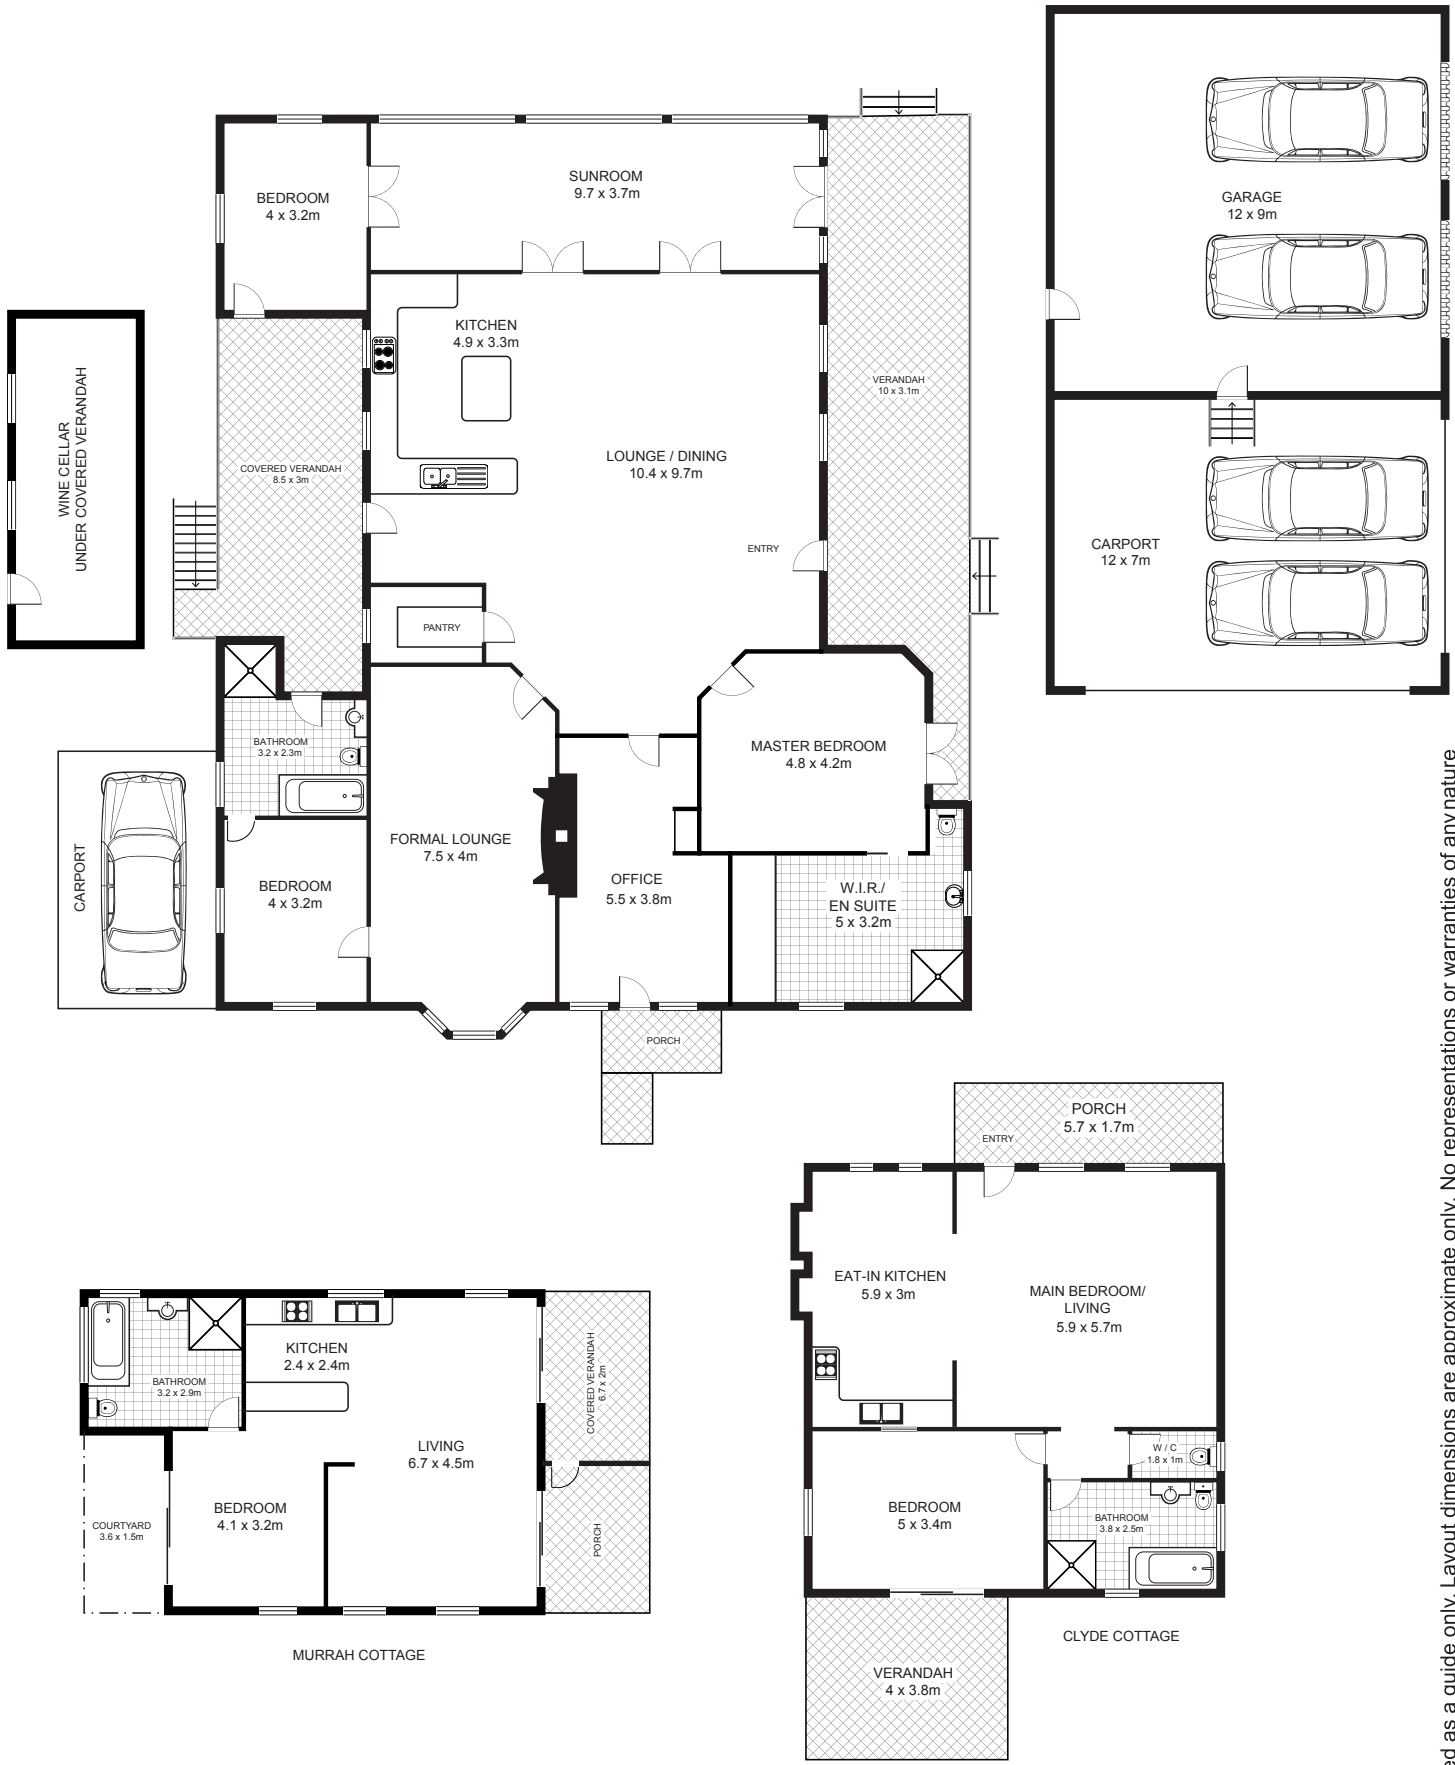

1619a Bells Line Of Rd, KURRAJONG HEIGHTS

Plans by
surroundpix
 .com.au
 1300 30 32 40

This floor plan is intended as a guide only. Layout dimensions are approximate only. No representations or warranties of any nature whatsoever are given or intended. Any person using this information should rely on their own enquiries