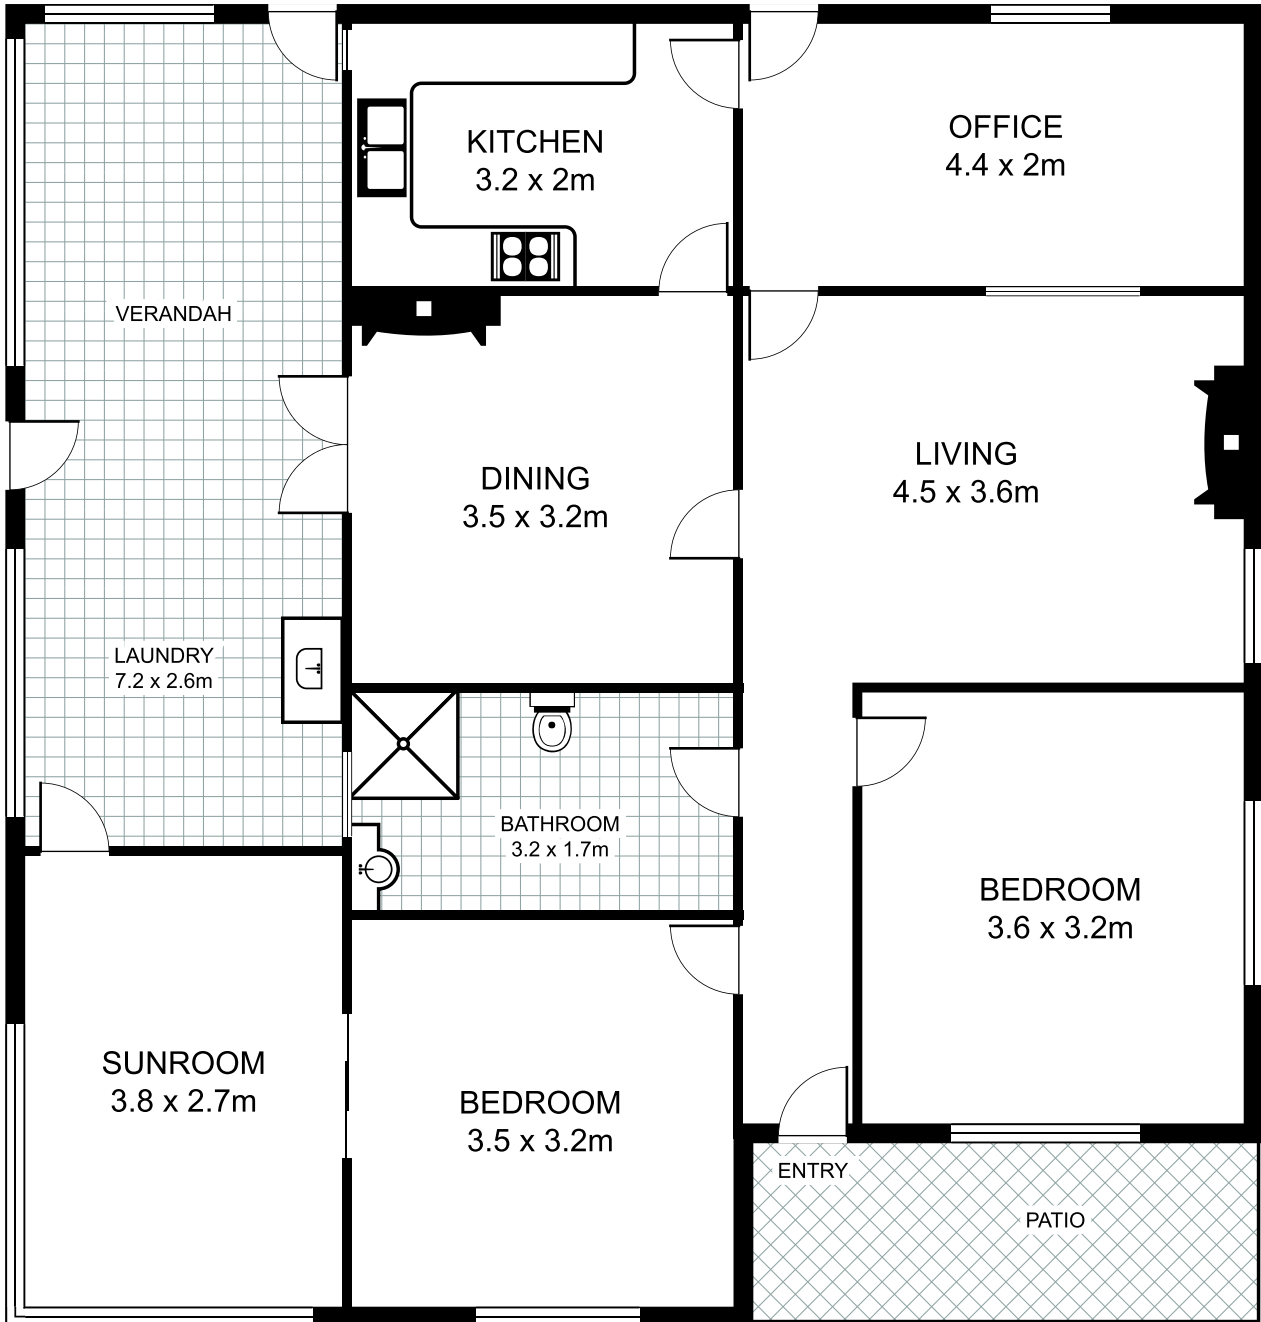

164 March Street, RICHMOND

This floor plan is intended as a guide only. Layout dimensions are approximate only. No representations or warranties of any nature whatsoever are given or intended. Any person using this information should rely on their own enquiries