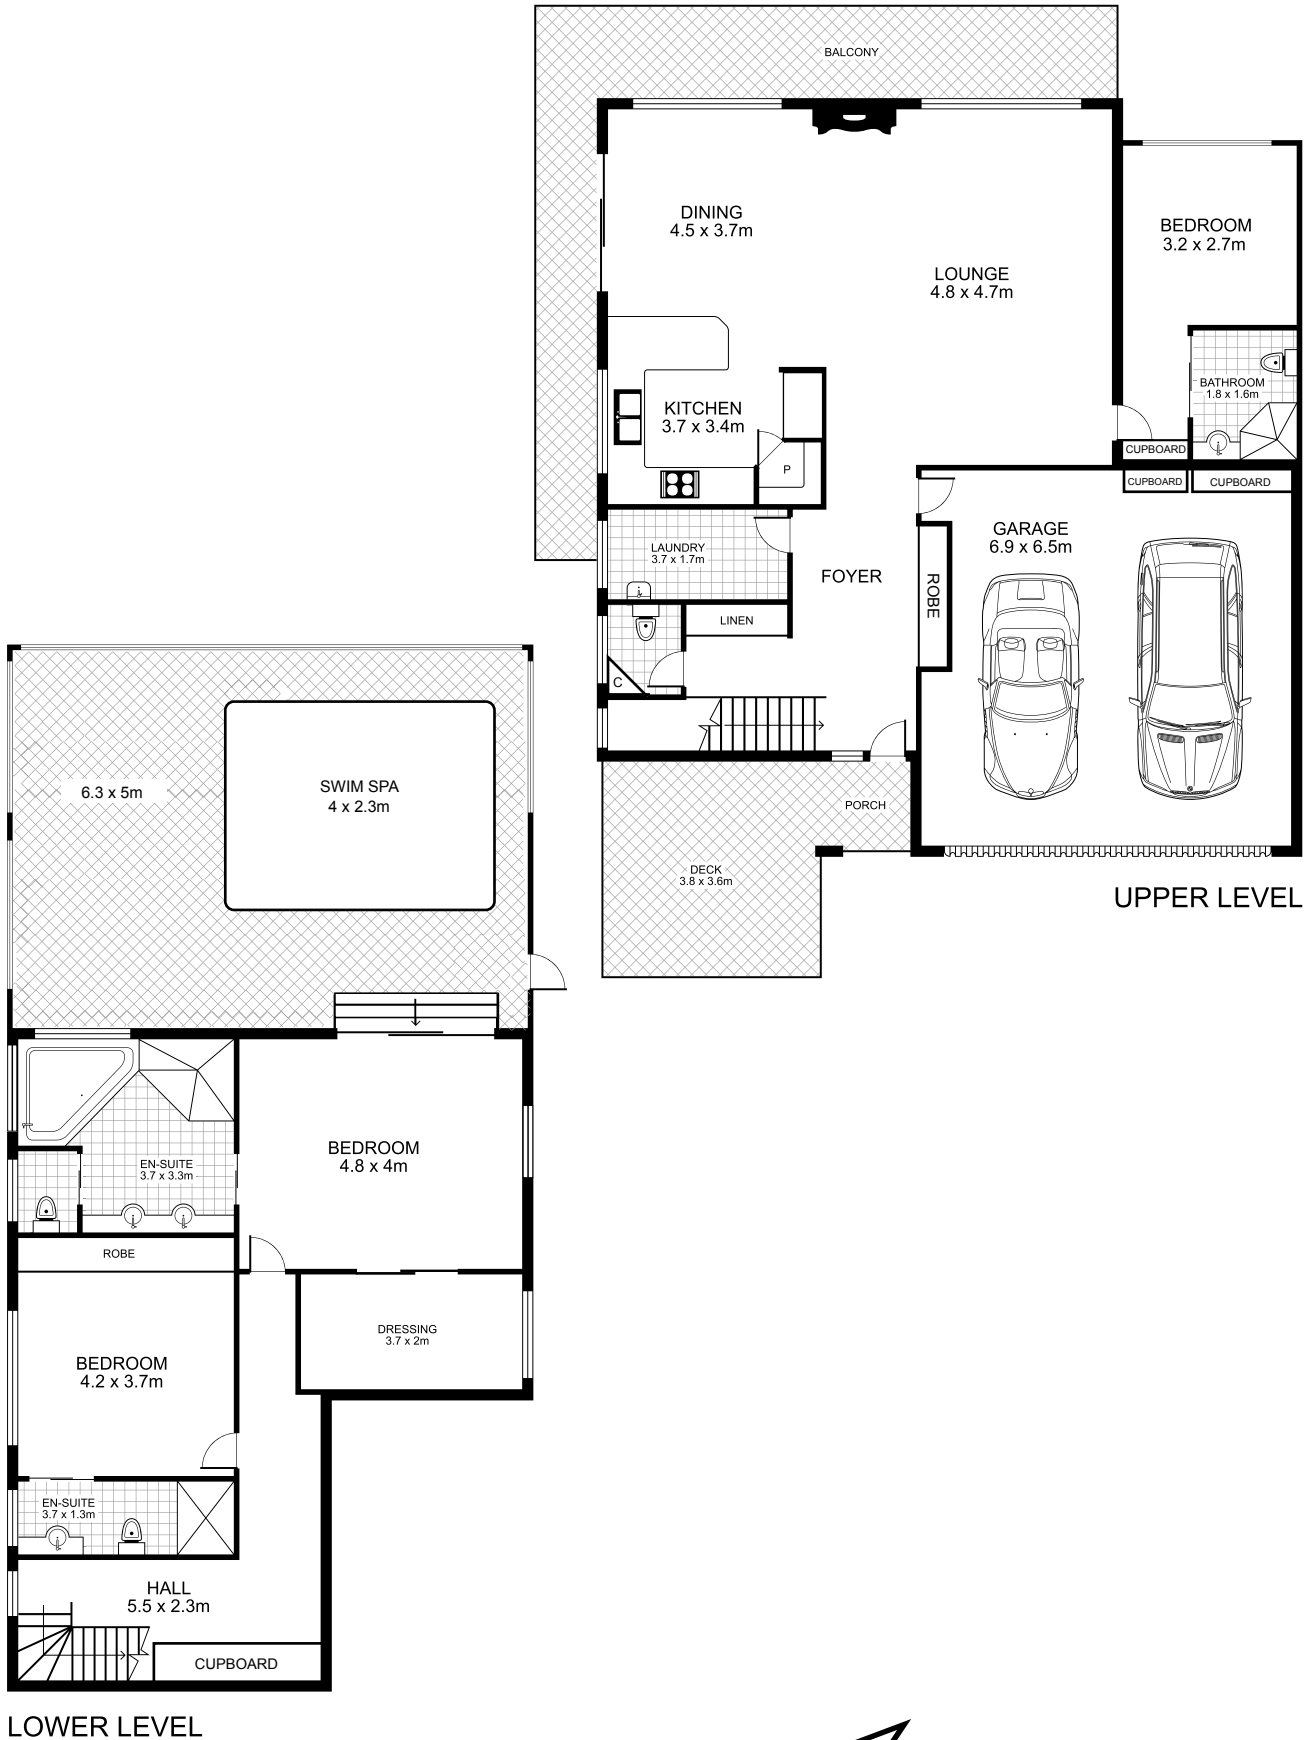

# Sunrise

## 19 Rain Ridge Rd, KURRAJONG HEIGHTS

Plans by  
**surroundpix**  
 .com.au  
 1300 30 32 40

This floor plan is intended as a guide only. Layout dimensions are approximate only. No representations or warranties of any nature whatsoever are given or intended. Any person using this information should rely on their own enquiries