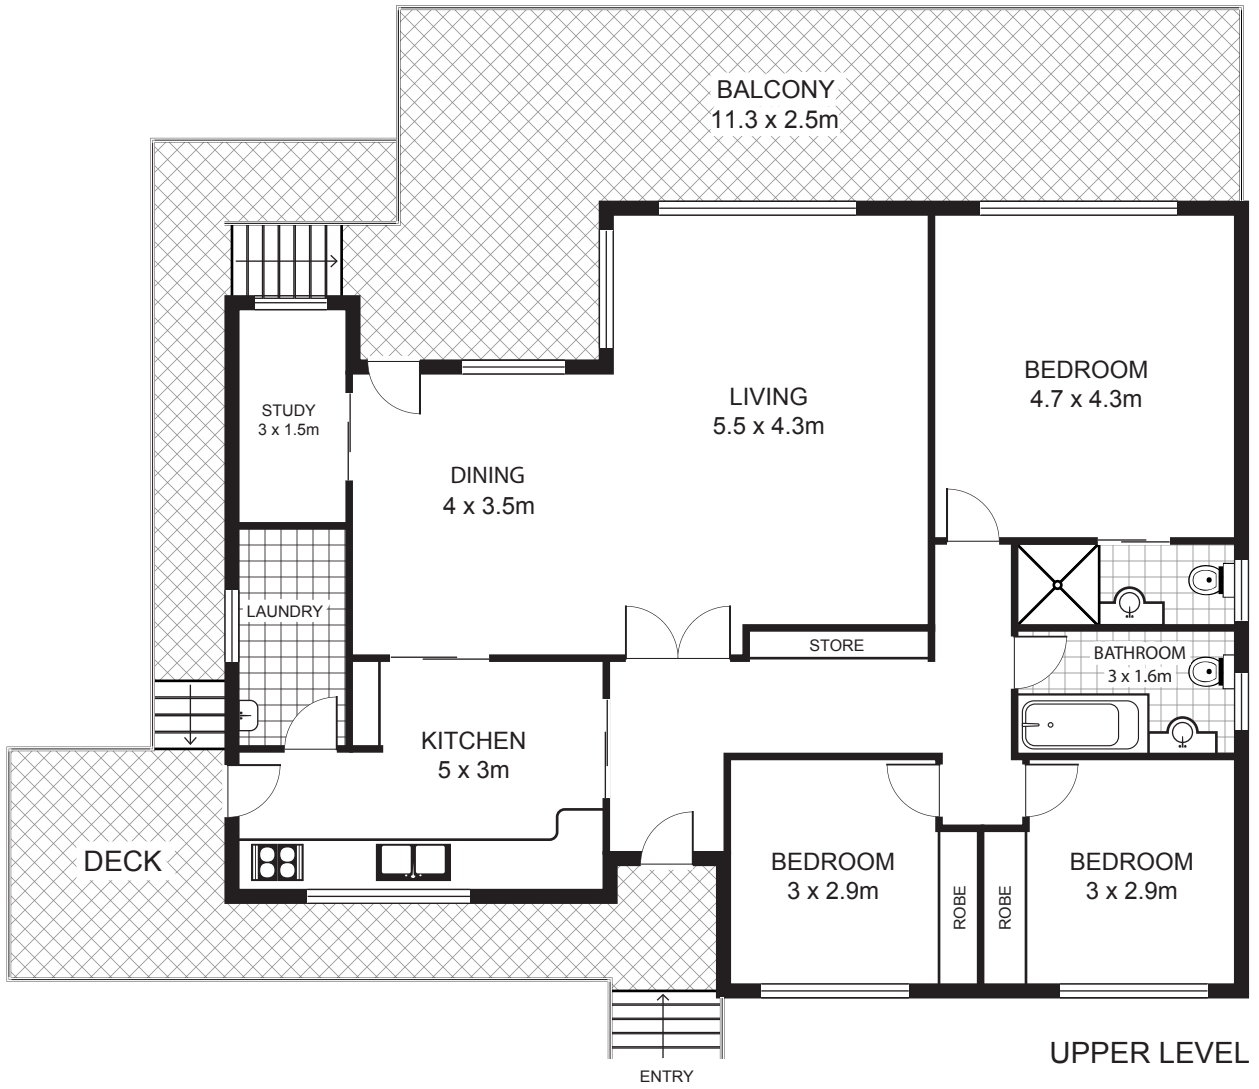

113 Francis St, RICHMOND

Plans by
surroundpix
com.au
1300 30 32 40

This floor plan is intended as a guide only. Layout dimensions are approximate only. No representations or warranties of any nature whatsoever are given or intended. Any person using this information should rely on their own enquiries