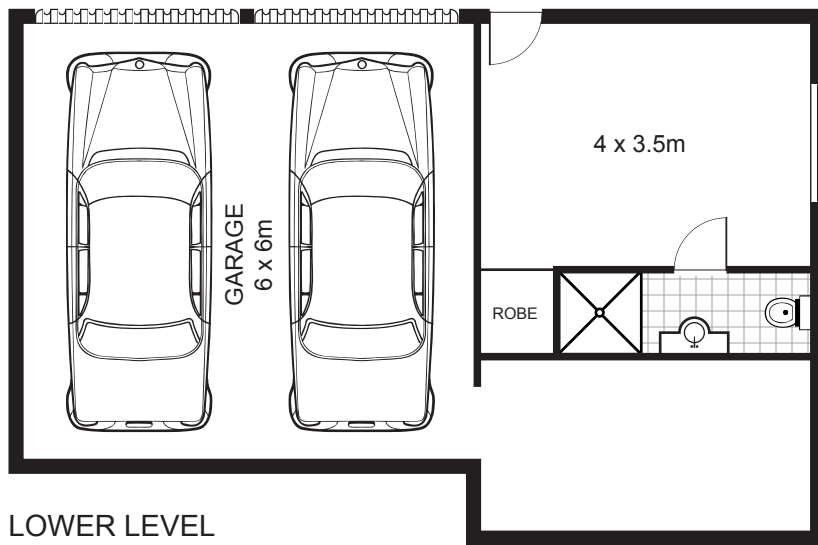

113 Francis St, RICHMOND

Plans by
surroundpix
com.au
1300 30 32 40

This floor plan is intended as a guide only. Layout dimensions are approximate only. No representations or warranties of any nature whatsoever are given or intended. Any person using this information should rely on their own enquiries